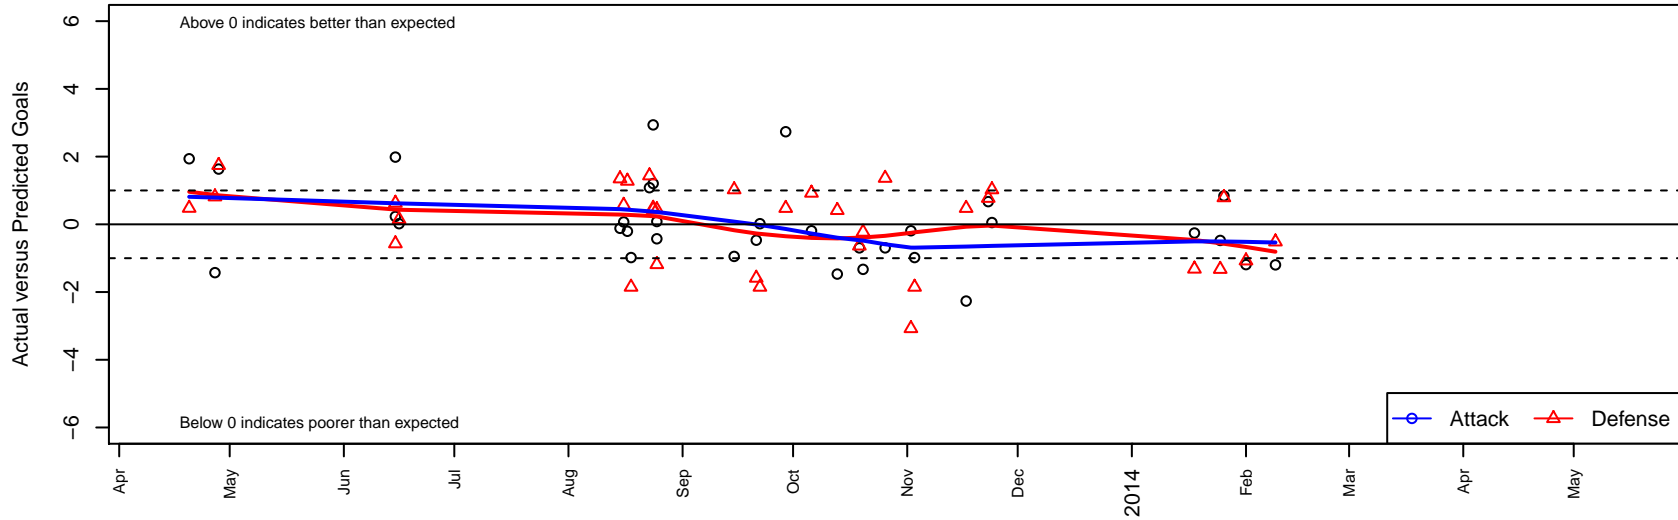

Seattle United Samba B98

Seattle United
 Seattle, WA
 B98 total strength=1427
 attack=10.07 defense=7.67
 fall league = RCL B98 Div 3
 alt names used:
 Seattle United Samba B98
 Seattle United Samba
 Seattle United B98 Samba
 Seattle United BU98 Samba
 SEATTLE UNITED B98 SAMBA (WA)
 40 Seattle United B98 Samba
 2013 Seattle United B98 Samba C

Venues played:
 Challenger Div 2 Cup U14
 Starfire Spring Classic BU15
 Bigfoot Gold U15
 Puma Pacific Coast Challenge COPA U15
 RCL B98 Div 3
 Challenge Cup B98 Division 1 – Challenge 1

Seattle United Samba B98
 Dots are actual minus expected GF (blue circles) and GA (red triangles).
 Blue line is smoothed change in attack strength. Red is smoothed change in defense strength.